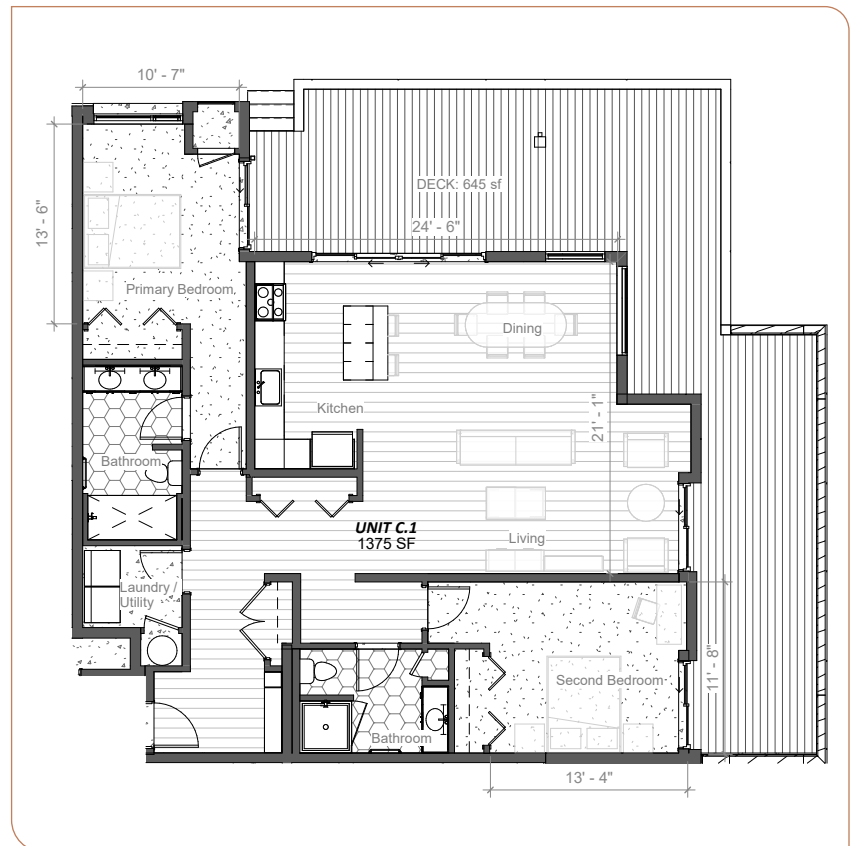

PLAN C.1 2 BEDROOM

BEDROOMS:	2
BATHROOMS:	2
SQ. FT:	1375
DECK SQ. FT:	645
RENT STARTING AT:	\$4,700

503-659-2777
 office@waverleygreens.com
 To view available floor plans visit:
WaverleyGreens.com