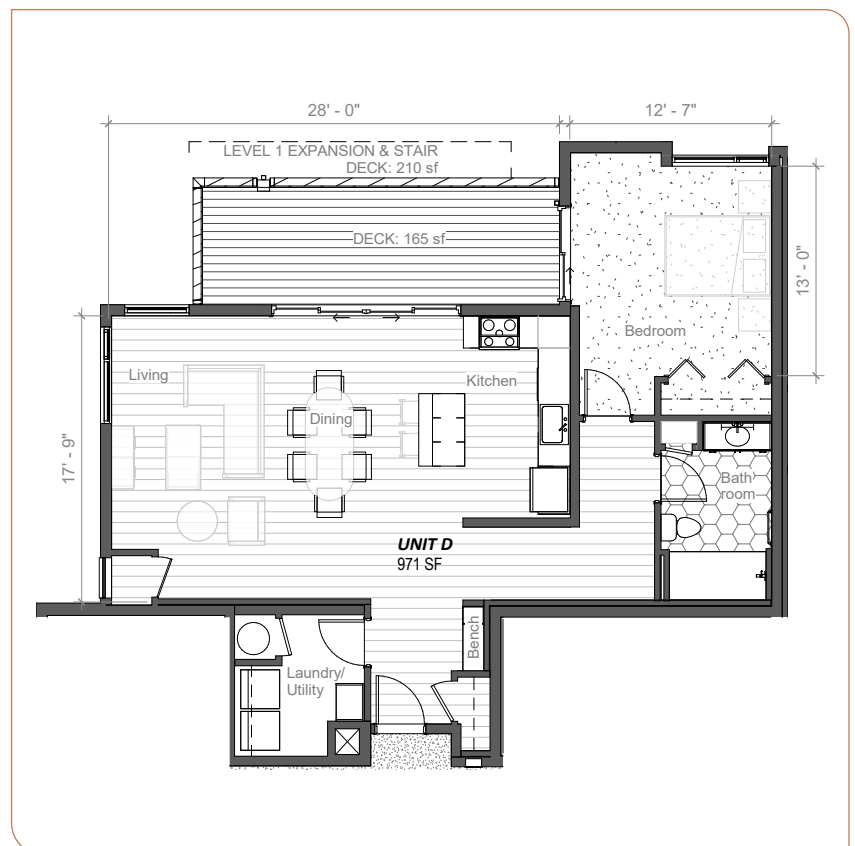

PLAN D 1 BEDROOM

BEDROOMS:	1
BATHROOMS:	1
SQ. FT:	971
DECK SQ. FT:	165
RENT STARTING AT:	\$3,200

503-659-2777
 office@waverleygreens.com
 To view available floor plans visit:
WaverleyGreens.com