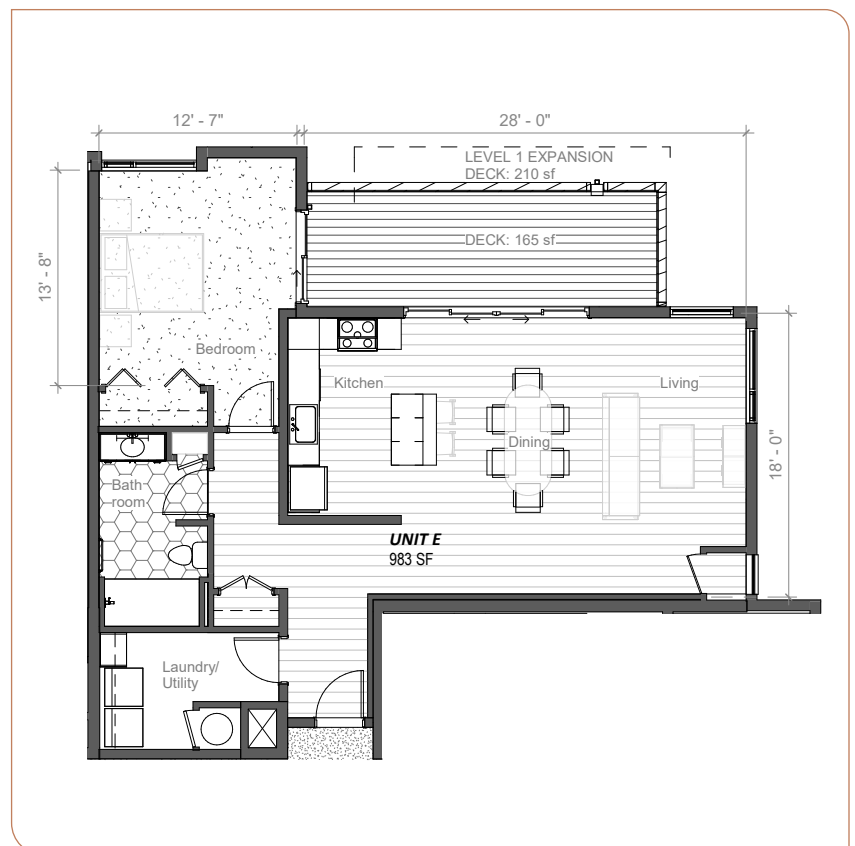

APARTMENT OVERVIEW

Be among the first to wake up to stunning views at Birnam Oaks, our spacious new apartment community. Joining the Waverley Greens family of apartments, Birnam Oaks was designed by a leading architect and will be among the premier apartments in the Portland area.

PLAN E 1 BEDROOM

BEDROOMS:	1
BATHROOMS:	1
SQ. FT:	983
DECK SQ. FT:	165
RENT STARTING AT:	\$3,200

503-659-2777
 office@waverleygreens.com
 To view available floor plans visit:
WaverleyGreens.com